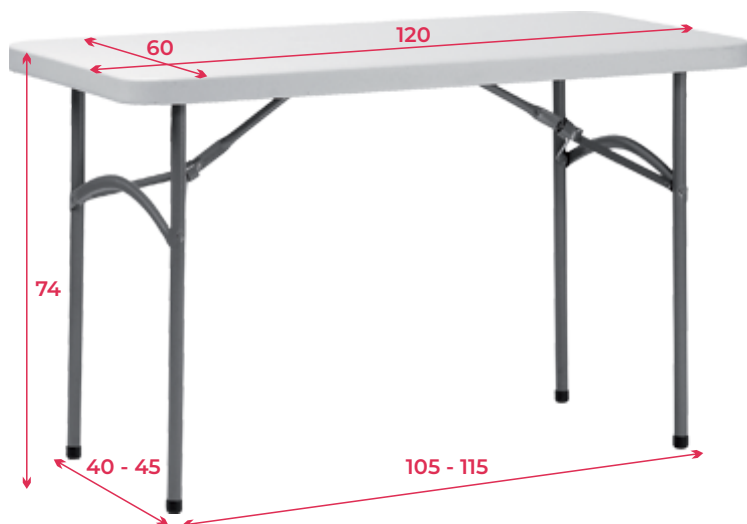

product
card

Elastic table cover

XL 120x60cm

Advantages

- modern and durable
- no ironing
- available in many colours
- additional top cover
- equipped with support
made of original Cordura®

Specification

- polyester 96%, elastane 4%
- grammage: 240
- maximum washing temperature: 40°C
- do not chlorinate or bleach
- maximum ironing temperature up to 150°C
- dry in tumble-dryer with low temperature settings